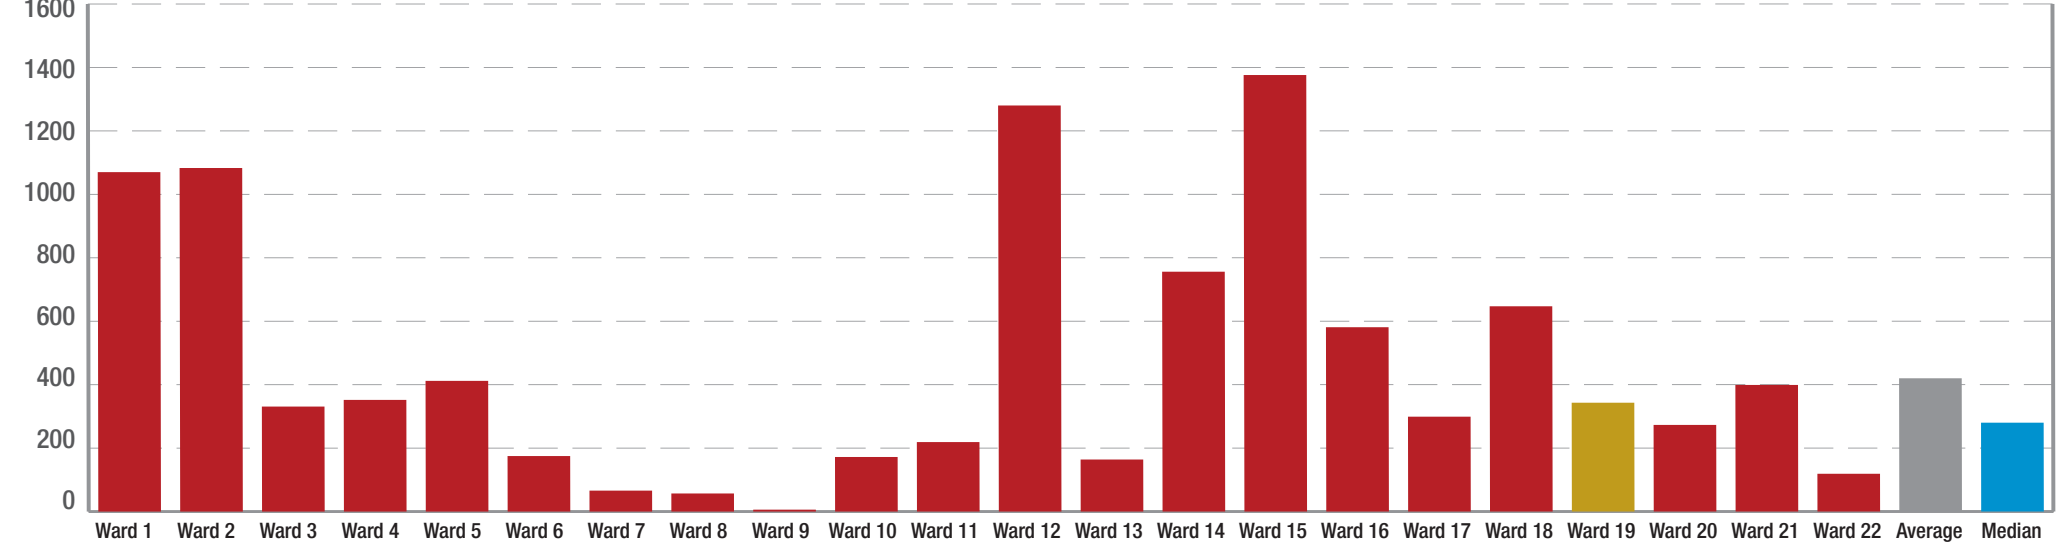

Employment

Monthly income

Socio-demography

Type of dwelling

Access to services

How does Ward 19 compare to other Wards?

Unemployment by ward

Employment by ward

Personal monthly income (% of employed)

Highest level of education attained (% of 20 years and older)