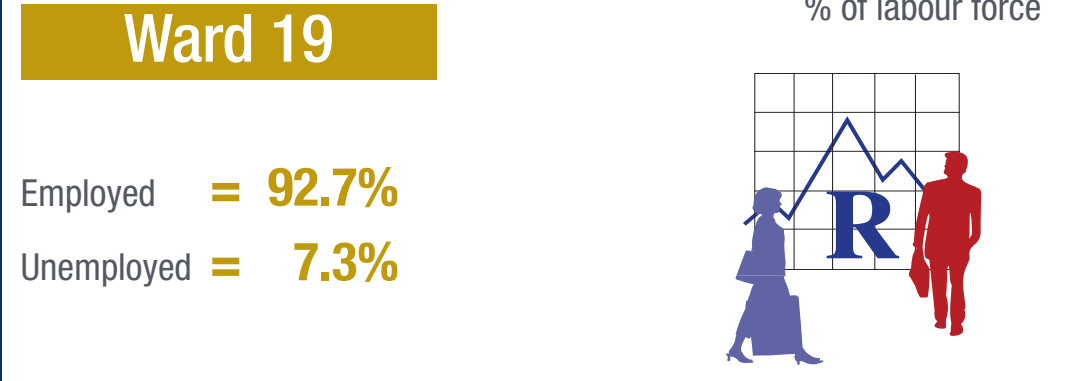

Ward 19 in a nutshell

STELLENBOSCH
STELLENBOSCH • PNIEL • FRANSCHHOEK

MUNICIPALITY • UMASIPALA • MUNISIPALITEIT

Size

Ward 19 in comparison to the Stellenbosch population:

(10 494 of 155 733 or 6.7%)

Demographics

Employment

Monthly income

Socio-demography

Type of dwelling

Access to services

How does Ward 19 compare to other Wards?

Unemployment by ward

Employment by ward