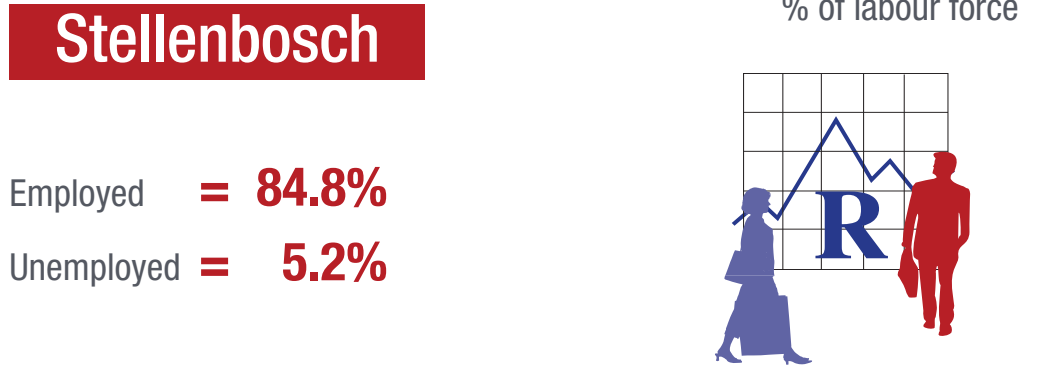

Employment