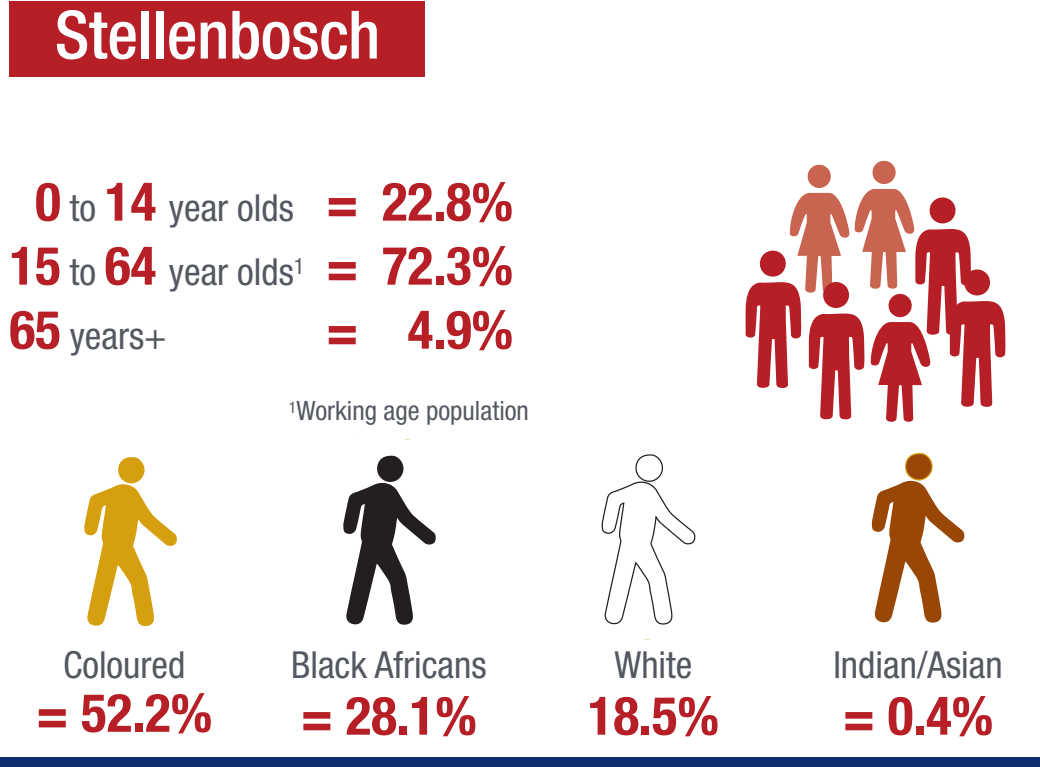

Ward 19 in a nutshell

STELLENBOSCH
STELLENBOSCH • PNIEL • FRANSCHHOEK

MUNICIPALITY • UMASIPALA • MUNISIPALITEIT

Size

Ward 19 in comparison to the Stellenbosch population:

(10 494 of 155 733 or 6.7%)

Demographics

Employment

Monthly income

Socio-demography

Type of dwelling

Access to services

How does Ward 19 compare to other Wards?

Unemployment by ward

Employment by ward

Personal monthly income (% of employed)

Highest level of education attained (% of 20 years and older)