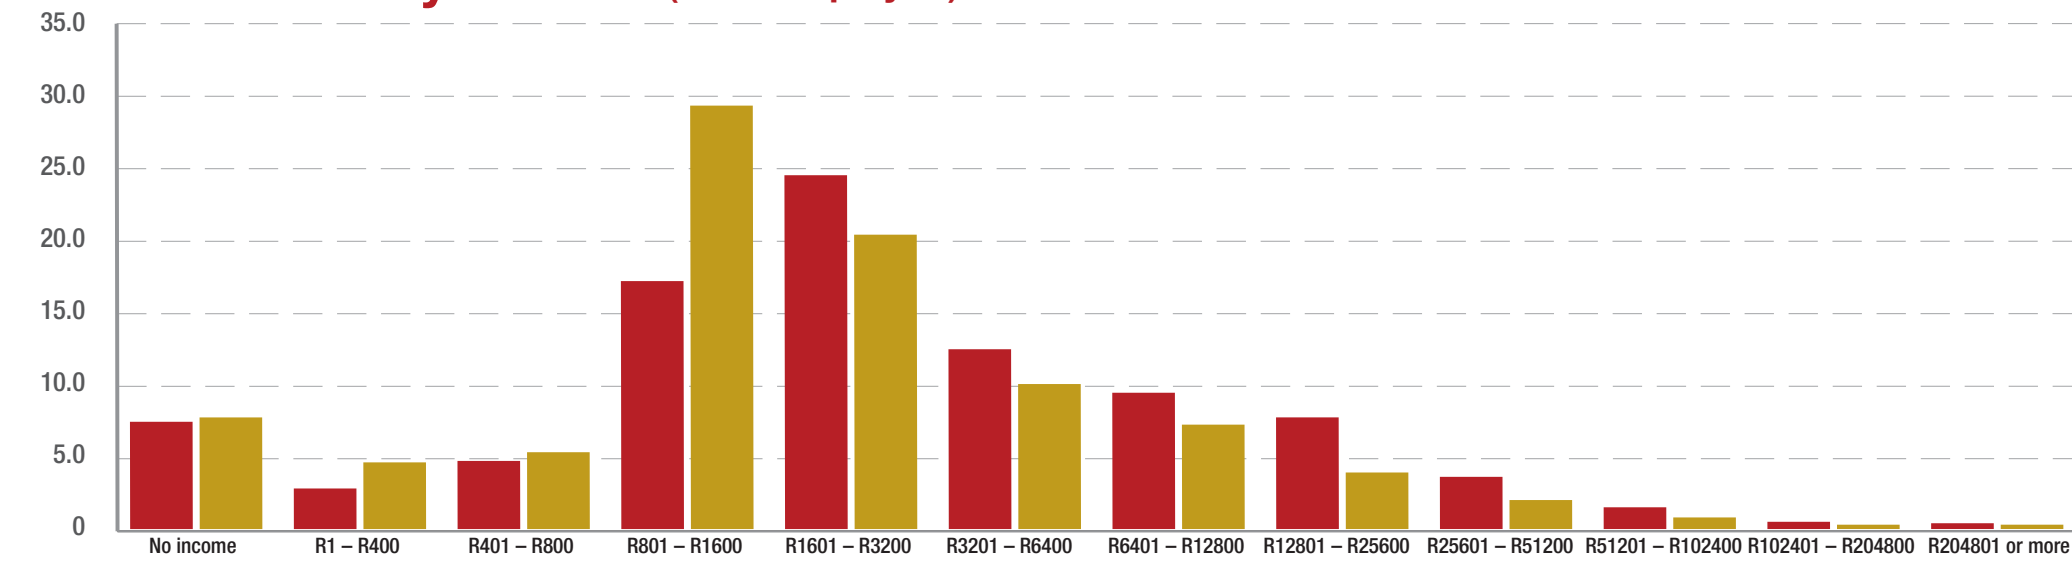

Employment

Monthly income

Socio-demography

Type of dwelling

Access to services

How does Ward 19 compare to other Wards?

Unemployment by ward

Employment by ward

Personal monthly income (% of employed)

Highest level of education attained (% of 20 years and older)