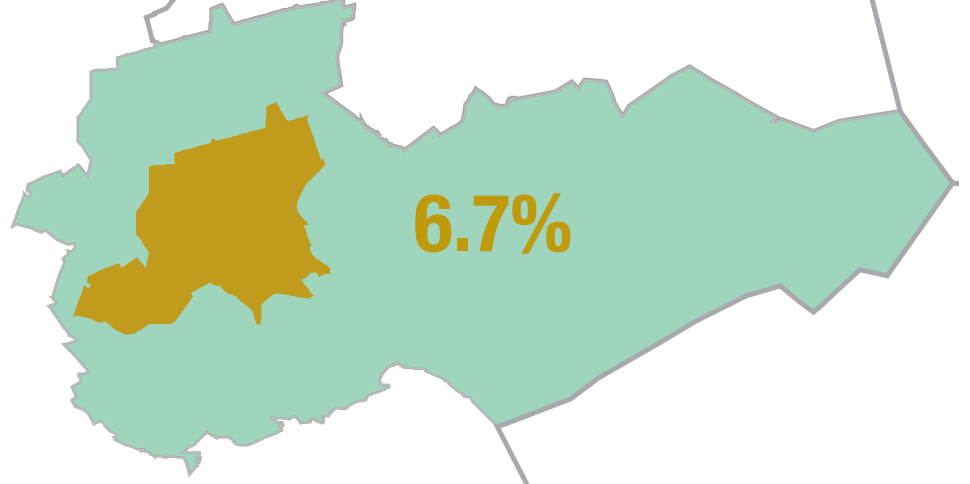

Ward 19 in a nutshell

STELLENBOSCH
STELLENBOSCH • PNIEL • FRANSCHHOEK

MUNICIPALITY • UMASIPALA • MUNISIPALITEIT

Size

Ward 19 in comparison to the Stellenbosch population:

(10 494 of 155 733 or 6.7%)

Demographics

Employment

Monthly income

Socio-demography

Type of dwelling

Access to services

How does Ward 19 compare to other Wards?

Unemployment by ward

Employment by ward