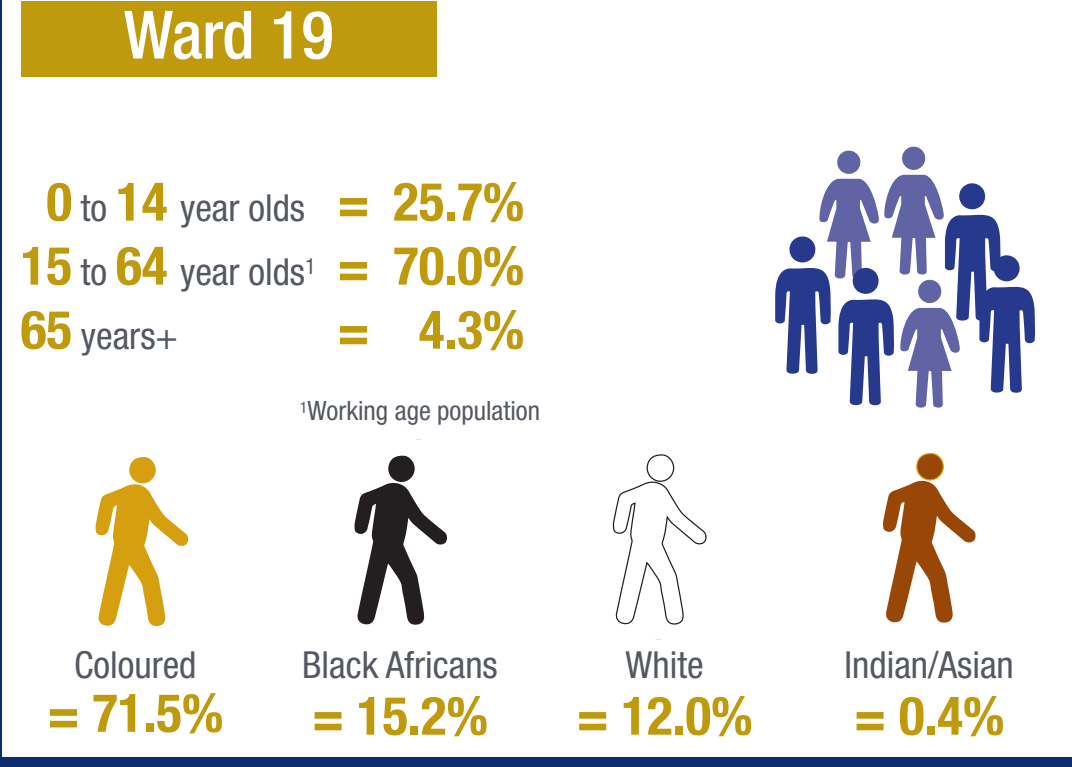

Ward 19 in a nutshell

STELLENBOSCH
STELLENBOSCH • PNIEL • FRANSCHHOEK

MUNICIPALITY • UMASIPALA • MUNISIPALITEIT

Size

Ward 19 in comparison to the Stellenbosch population:

(10 494 of 155 733 or 6.7%)

Demographics

Employment

Monthly income

Socio-demography

Type of dwelling

Access to services

How does Ward 19 compare to other Wards?

Unemployment by ward

Employment by ward

Personal monthly income (% of employed)

Highest level of education attained (% of 20 years and older)