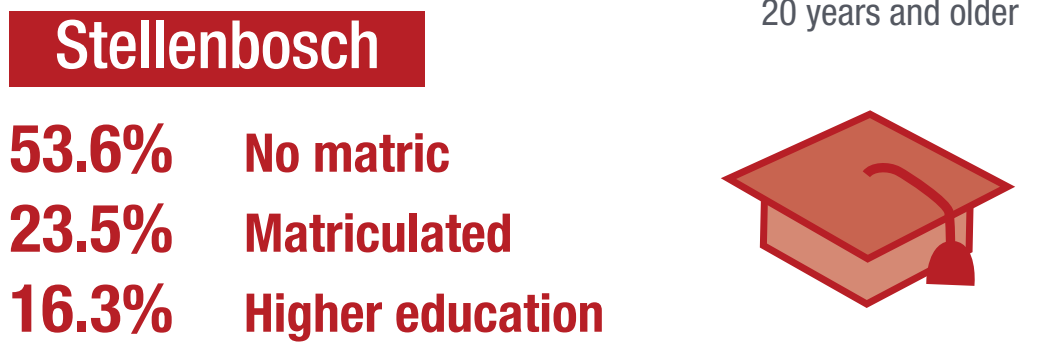

Socio-demography